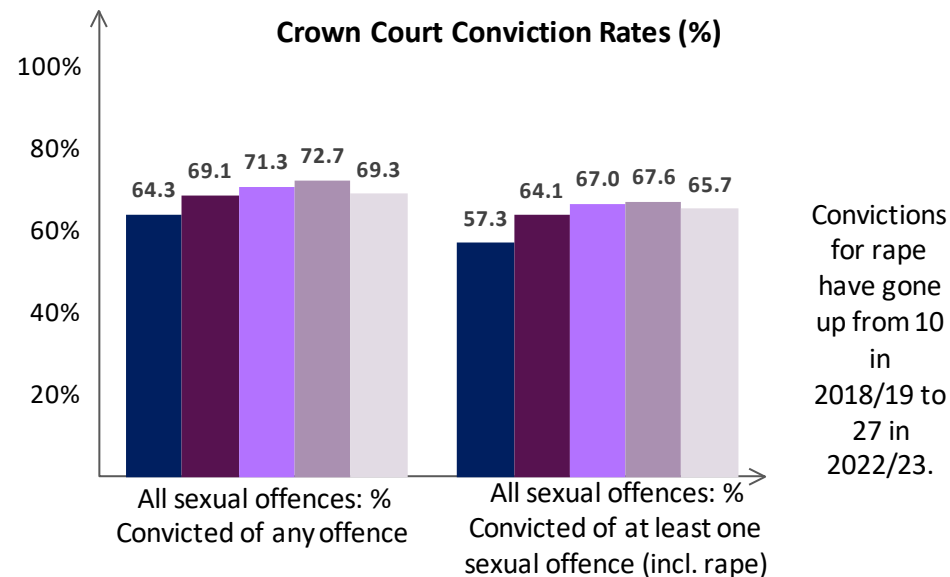

**All Sexual  
Offences**  
**+16.6%**

**Rape**  
**+12.1%**

**Other  
Sexual  
Offences**  
**+19.3%**

**Files received % change  
from 2018/19 to 2022/23**

Percentage of decisions issued for prosecution or diversion from 2018/19 - 2022/23

Crown Court Conviction Rates (%)

Median calendar days to issue a decision for <u>rape</u> offences	2018/19	2019/20	2020/21	2021/22	2022/23
Indictable	226	293	281	263	349
No Prosecution	74	49	24	29	71
Median calendar days to issue a decision for <u>other</u> sexual offences	2018/19	2019/20	2020/21	2021/22	2022/23
Indictable	273	252	294	275	262
Summary	43	20	16	28	36
No Prosecution	56	42	26	22	36