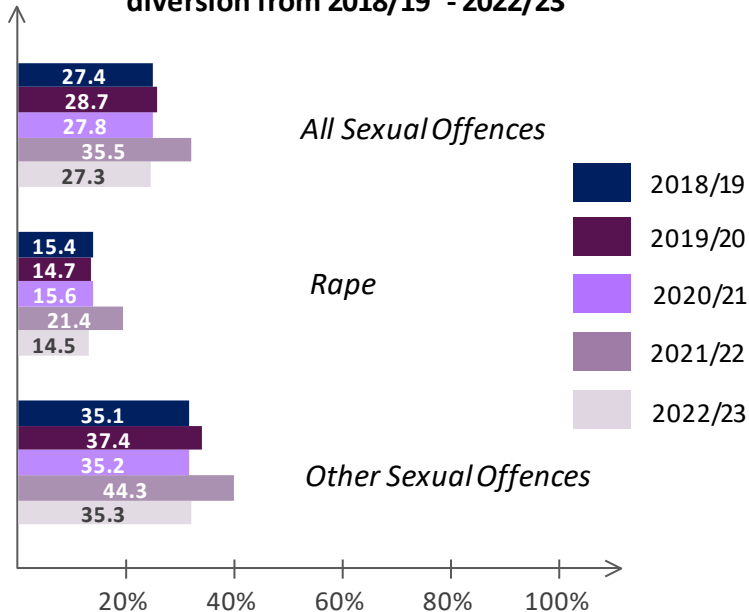

**All Sexual  
Offences**  
**+16.6%**

**Rape**  
**+12.1%**

**Other  
Sexual  
Offences**  
**+19.3%**

**Files received % change  
from 2018/19 to 2022/23**

Percentage of decisions issued for prosecution or diversion from 2018/19 - 2022/23

Crown Court Conviction Rates (%)

Median calendar days to issue a decision for <u>rape</u> offences	2018/19	2019/20	2020/21	2021/22	2022/23
Indictable	226	293	281	263	349
No Prosecution	74	49	24	29	71
Median calendar days to issue a decision for <u>other</u> sexual offences	2018/19	2019/20	2020/21	2021/22	2022/23
Indictable	273	252	294	275	262
Summary	43	20	16	28	36
No Prosecution	56	42	26	22	36