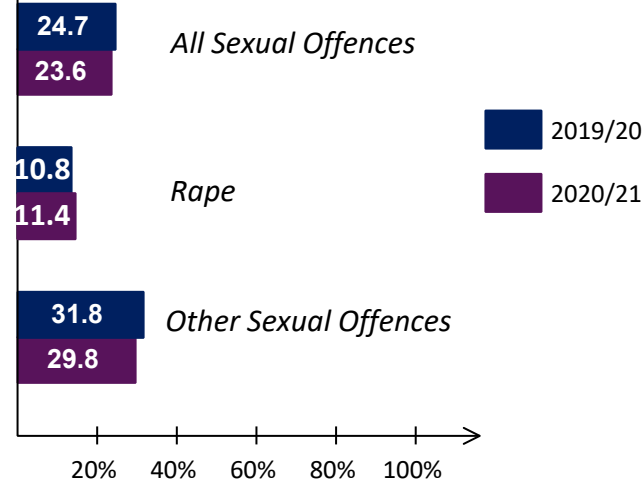

**All Sexual
Offences**
-6.9%

Rape
-11.3%

**Other
Sexual
Offences**
-4.1%

Files received % change
from 2019/20 to 2020/21

Percentage of decisions issued for prosecution or diversion compared with 2019/20

Median number of calendar days to issue a decision for rape offences compared with 2019/20

Median number of calendar days to issue a decision for other sexual offences compared with 2019/20

Crown Court Conviction Rates (%)

Magistrates/Youth Court Conviction Rates (%)