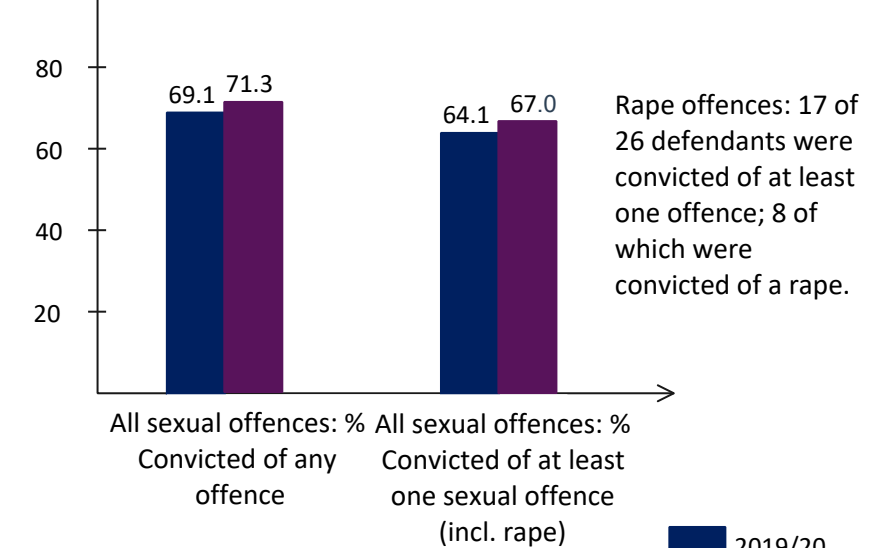

**All Sexual
Offences**
-6.9%

Rape
-11.3%

**Other
Sexual
Offences**
-4.1%

Files received % change
from 2019/20 to 2020/21

Percentage of decisions issued for prosecution or diversion compared with 2019/20

Median number of calendar days to issue a decision for rape offences compared with 2019/20

Median number of calendar days to issue a decision for other sexual offences compared with 2019/20

Crown Court Conviction Rates (%)

Magistrates/Youth Court Conviction Rates (%)